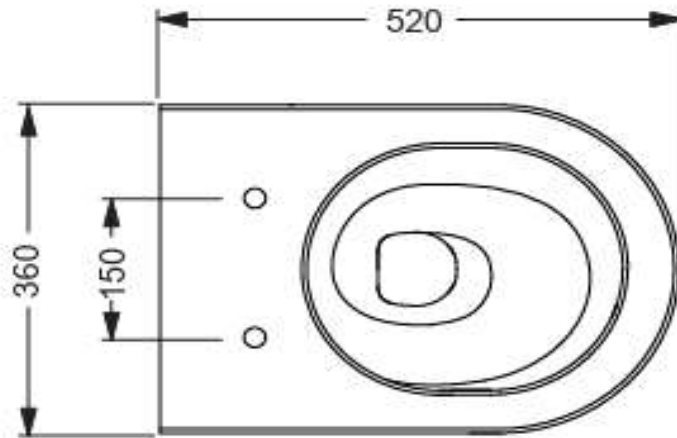

› Must use Geberit in-wall carrier and flush systems for 2x4 wall installations;

model numbers:

111.597.00.1 - 1.28/0.8 GPF Low flow dual flush

OR

111.798.00.1 - 1.6/0.8 GPF High flow dual flush*

*check local building codes if applicable

NOTE: To convert mm sizes to inches divide by 25.4