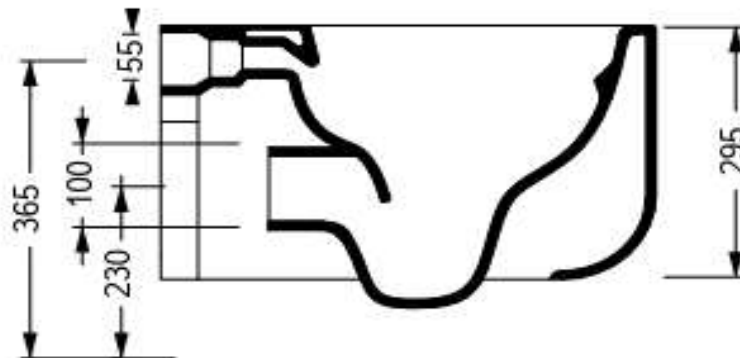

› Must use Geberit in-wall carrier and flush systems for 2x4 wall installations;

model numbers:

111.597.00.1 - 1.28/0.8 GPF Low flow dual flush

OR

111.798.00.1 - 1.6/0.8 GPF High flow dual flush*

*check local building codes if applicable

NOTE: To convert mm sizes to inches divide by 25.4