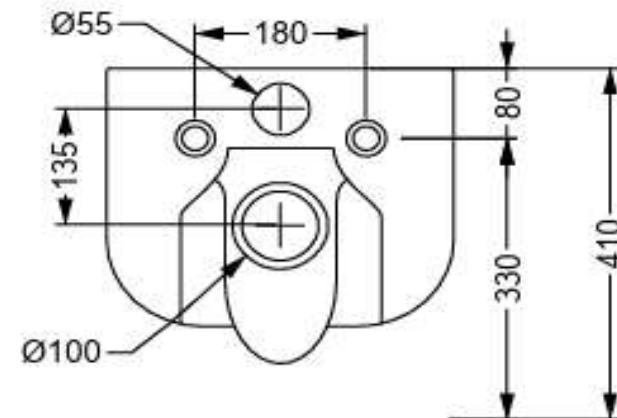

› Must use Geberit in-wall carrier and flush systems for 2x4 wall installations;

model numbers:

111.597.00.1 - 1.28/0.8 GPF Low flow dual flush

OR

111.798.00.1 - 1.6/0.8 GPF High flow dual flush*

*check local building codes if applicable