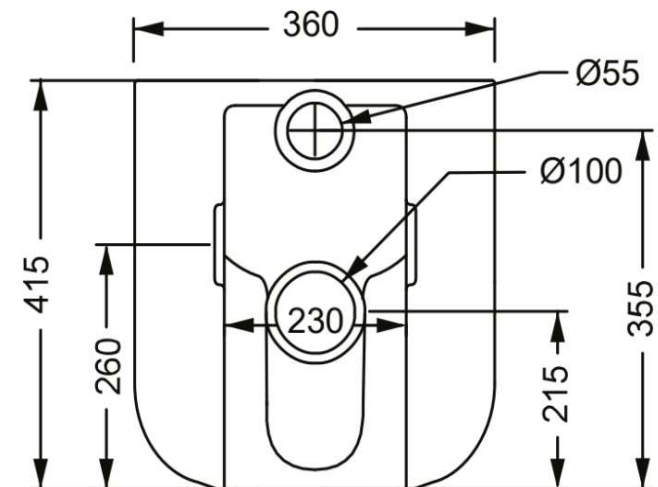

# Petra

› Must use Geberit in-wall carrier and flush systems for 2x4 wall installations;

model numbers:

**111.597.00.1 - 1.28/0.8 GPF** Low flow dual flush

OR

**111.798.00.1 - 1.6/0.8 GPF** High flow dual flush\*

\*check local building codes if applicable

**Eco Clean**  
Sistema di scarico Eco Clean  
Eco Clean flushing system

**NOTE: To convert mm sizes to inches divide by 25.4**