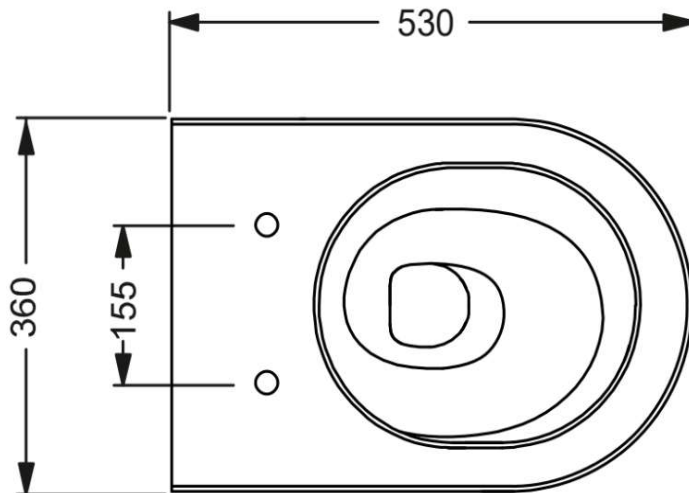

# Petra

› Must use Geberit in-wall carrier and flush systems for 2x4 wall installations;

model numbers:

**111.597.00.1 - 1.28/0.8 GPF** Low flow dual flush

OR

**111.798.00.1 - 1.6/0.8 GPF** High flow dual flush\*

\*check local building codes if applicable

**Eco Clean**  
Sistema di scarico Eco Clean  
Eco Clean flushing system

**NOTE: To convert mm sizes to inches divide by 25.4**