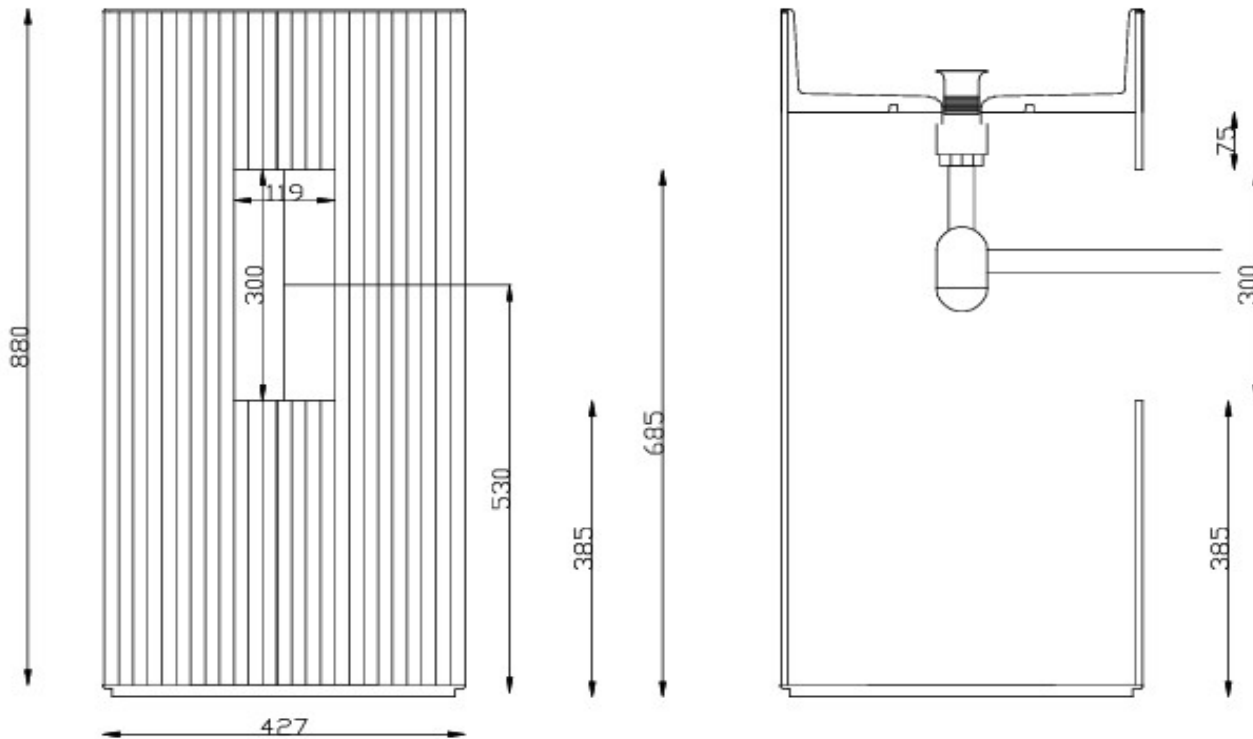

HASTINGS
bath collection

Narciso Pedestal Sink

NOTE: To convert mm sizes to inches divide by 25.4