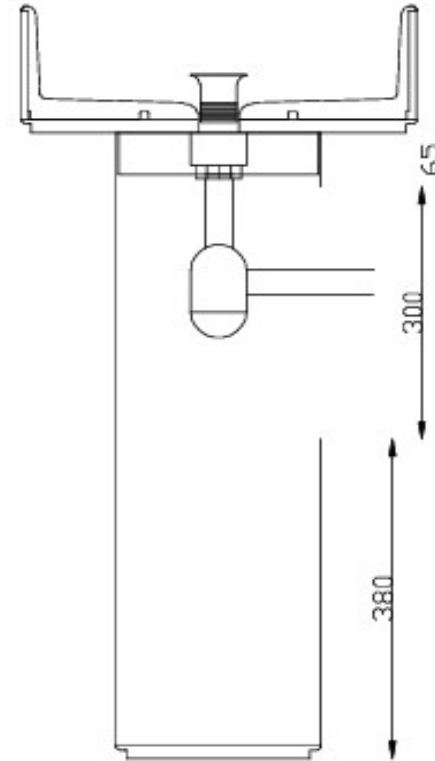

HASTINGS
bath collection

Lotus Pedestal Sink

NOTE: To convert mm sizes to inches divide by 25.4