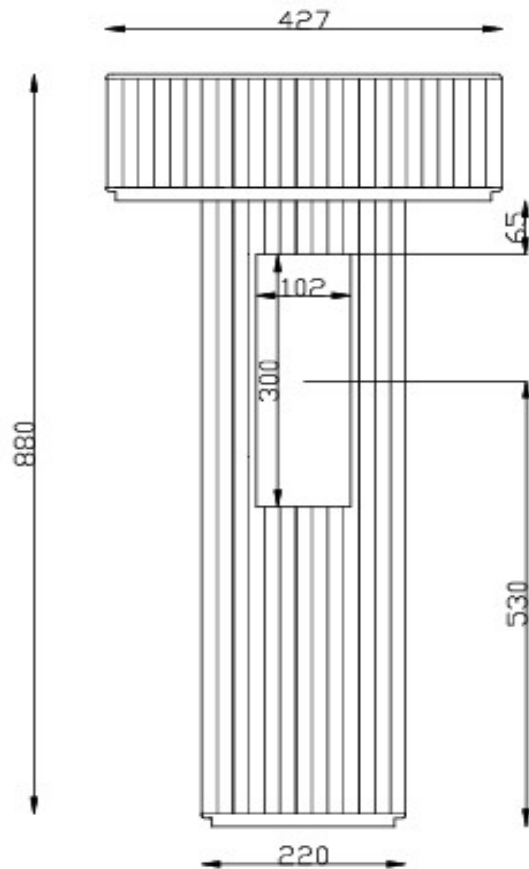

HASTINGS
bath collection

Lotus Pedestal Sink

NOTE: To convert mm sizes to inches divide by 25.4